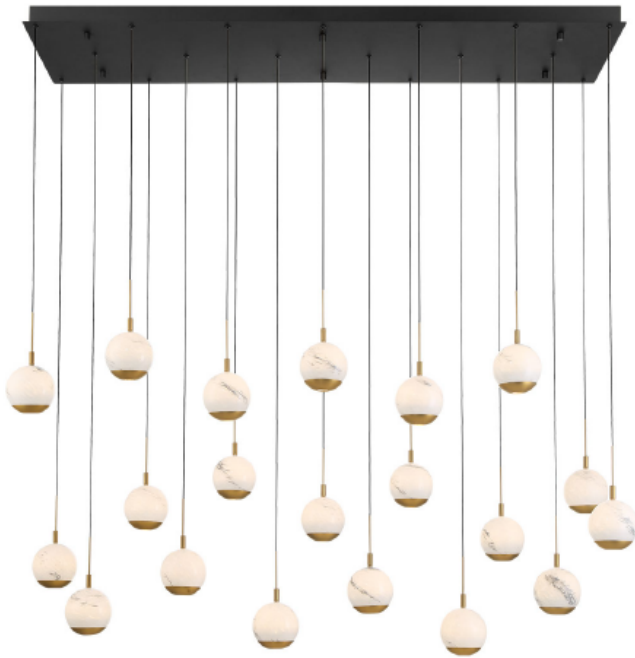

Baveno, 20 Light Rectangular LED Chandelier, Matte Black

Specifications:

Model#: 12240-02
 Finish: Matte Black
 Glass/Shade: 4.75" D x 10" H
 Material: Iron+Aluminum+Glass
 Dimension: 59" L x 17.75" W x 10" H
 Lamp: Integrated LED
 Wattage: 20 x 10.3W
 Voltage: 120V~277V
 Color Temperature: 3000K
 CRI: 90
 Delivered Lumen: 7500lm
 Dimmable: Triac/0~10V dimming
 Max. Height: 155.75" H
 Canopy Dimension: 59" L x 17.75" W
 x 1.75" H
 Product Weight: 59.4 lbs