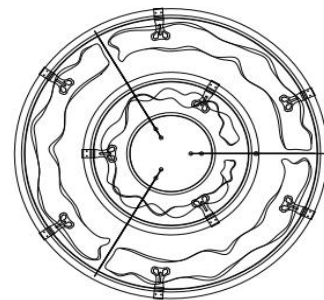

Nettuno, 2 Tier LED Chandelier, Painted Brushed Grey

Specifications:

- Model#: 12164-040
- Finish: Painted Brushed Grey
- Glass/Shade: Cognac
- Material: Metal, Glass
- Dimension: 42"D x 3.5"H Max 185" H
- Lamping: LED
- Wattage: 100W
- Voltage: 120V
- Color Temperature: 3500K
- CRI: 90
- Delivered Lumen: 4030lm
- Dimmable: Yes
- Location: Dry
- Canopy Dimension: D12"
- Product Weight: 42.3 lbs