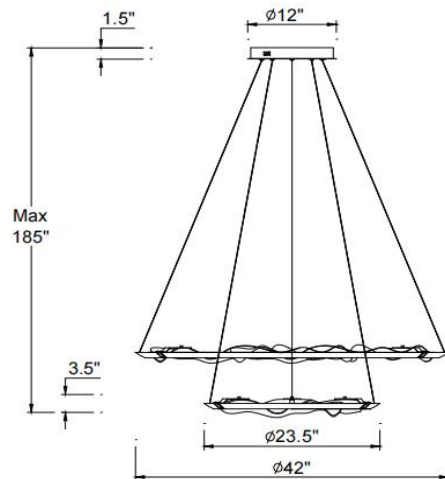

Nettuno, 2 Tier LED Chandelier, Painted Brushed Grey

Specifications:

- Model#: 12164-040
- Finish: Painted Brushed Grey
- Glass/Shade: Cognac
- Material: Metal, Glass
- Dimension: 42"D x 3.5"H Max 185" H
- Lamping: LED
- Wattage: 100W
- Voltage: 120V
- Color Temperature: 3500K
- CRI: 90
- Delivered Lumen: 4030lm
- Dimmable: Yes
- Location: Dry
- Canopy Dimension: D12"
- Product Weight: 42.3 lbs