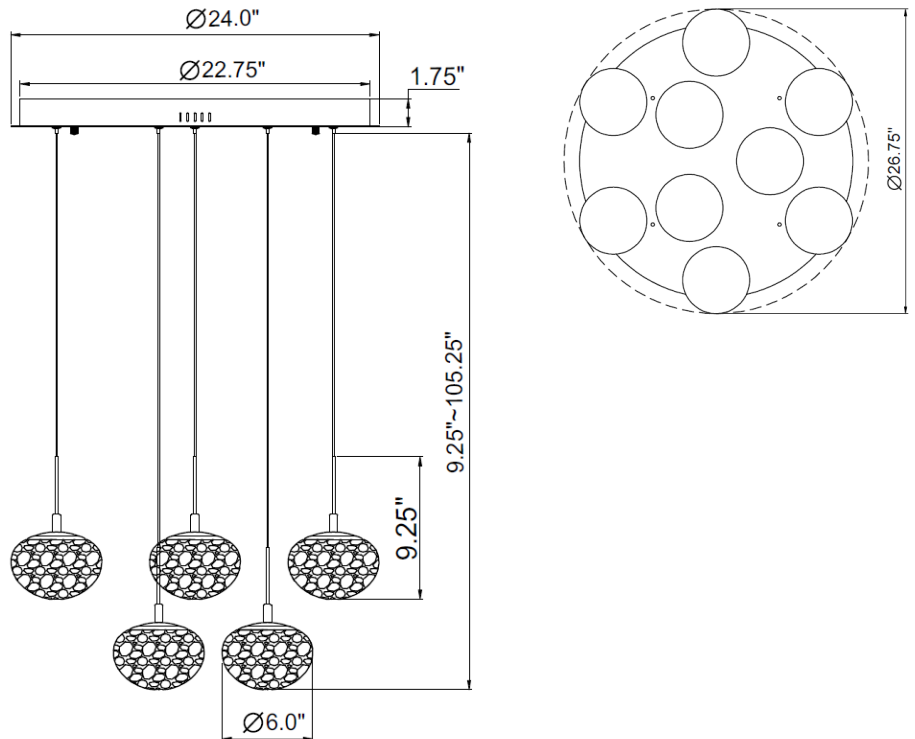

Calcolo, 9 Light LED Pendant, Painted Antique Brass

Specifications:

Model#: 12121-030
 Finish: Antique Brass
 Glass/Shade: D6" x H4.25"
 Material: Iron+Aluminum+Glass
 Dimension: D24" x H9.25"
 Lamping: Integrated LED
 Wattage: 9 x 8W
 Voltage: 120V~277V
 Color Temperature: 3000K
 CRI: 90
 Delivered Lumen: 3600lm
 Dimmable: Triac/0~10V dimming
 Max. Height: 105.25"
 Canopy Dimension: D24" x H1.75"
 Product Weight: 41.3 lbs.

Fixtures weighing 35 lbs. or more must be supported and installed independently of the ceiling outlet (junction) box and require additional support in the ceiling where the fixture is being installed