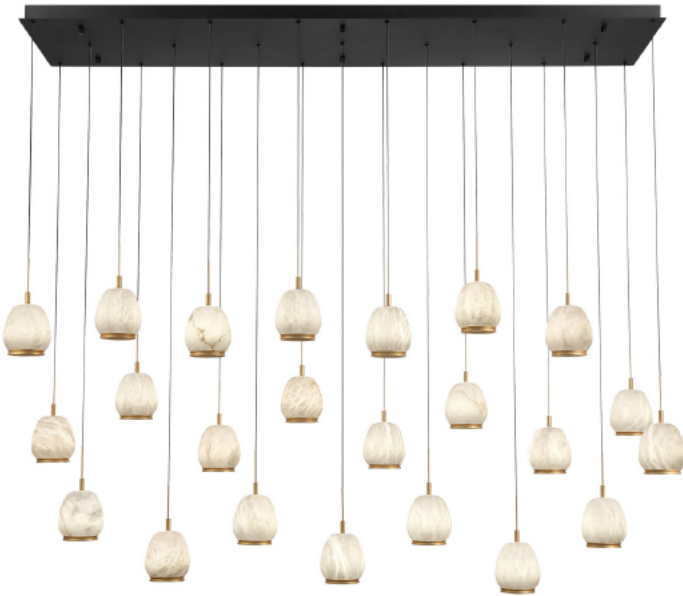

**Lucidata, 23 Light Rectangular LED Chandelier- Natural Alabaster, Matte Black**

**Specifications:**

Model#: 12251-02  
 Finish: Matte Black  
 Glass/Shade: 5" D x 5.75" H  
 Material: Iron+Aluminum  
 +Natural Alabaster  
 Dimension: 71.75" L x 17.75" W x 11" H  
 Lamping: Integrated LED  
 Wattage: 23 x 10W  
 Voltage: 120V~277V  
 Color Temperature: 3000K  
 CRI: 90  
 Delivered Lumen: 9200lm  
 Dimmable: Triac/0~10V dimming  
 Max. Height: 157" H  
 Canopy Dimension: 71.75" L x 17.75" W x 1.75" H  
 Product Weight: 110.5 lbs.