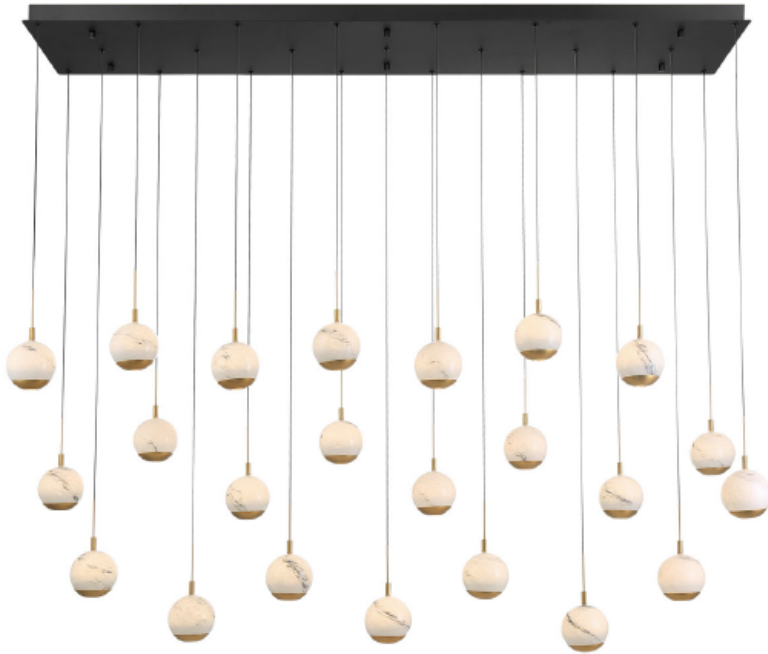

Baveno, 23 Light Rectangular LED Chandelier, Matte Black

Specifications:

Model#: 12241-02
 Finish: Matte Black
 Glass/Shade: 4.75" Dx 10" H
 Material: Iron+Aluminum+Glass
 Dimension: 71.75" L x 17.75" W x 10" H
 Lamp: Integrated LED
 Wattage: 23 x 10.3W
 Voltage: 120V~277V
 Color Temperature: 3000K
 CRI: 90
 Delivered Lumen: 8700lm
 Dimmable: Triac/0~10V dimming
 Max. Height: 155.75" H
 Canopy Dimension: 71.75" L x 17.75" W x 1.75" H
 Product Weight: 70 lbs