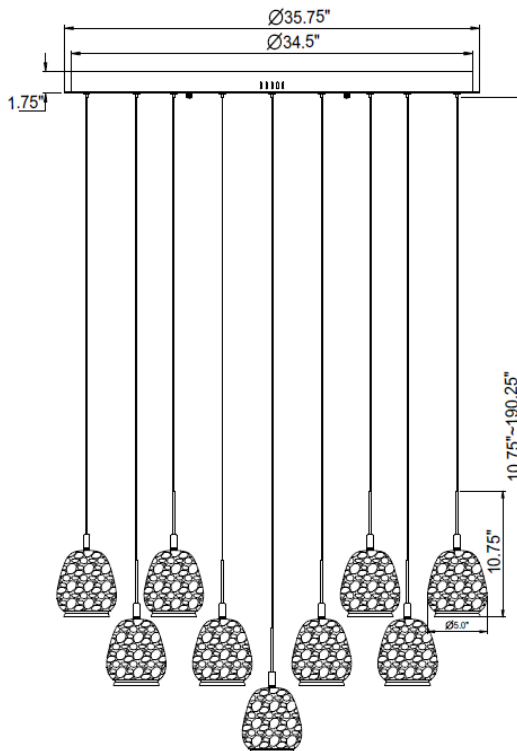

Lucidata, 19 Light Round LED Chandelier, Painted Antique Brass

Specifications:

Model#: 12138-030
 Finish: Antique Brass
 Glass/Shade: D5" x H5.75"
 Material: Iron+Aluminum+Marble
 Dimension: D35.75" x H10.75"
 Lamping: Integrated LED
 Wattage: 19 x 10W
 Voltage: 120V~277V
 Color Temperature: 3000K
 CRI: 90
 Delivered Lumen: 7600lm
 Dimmable: Over 150 watts dimming function is limited Max.
 Height: 190.25"
 Canopy Dimension: D35.75" x H1.75"
 Product Weight: 92.26 lbs.

Fixtures weighing 35 lbs. or more must be supported and installed independently of the ceiling outlet (junction) box and require additional support in the ceiling where the fixture is being installed